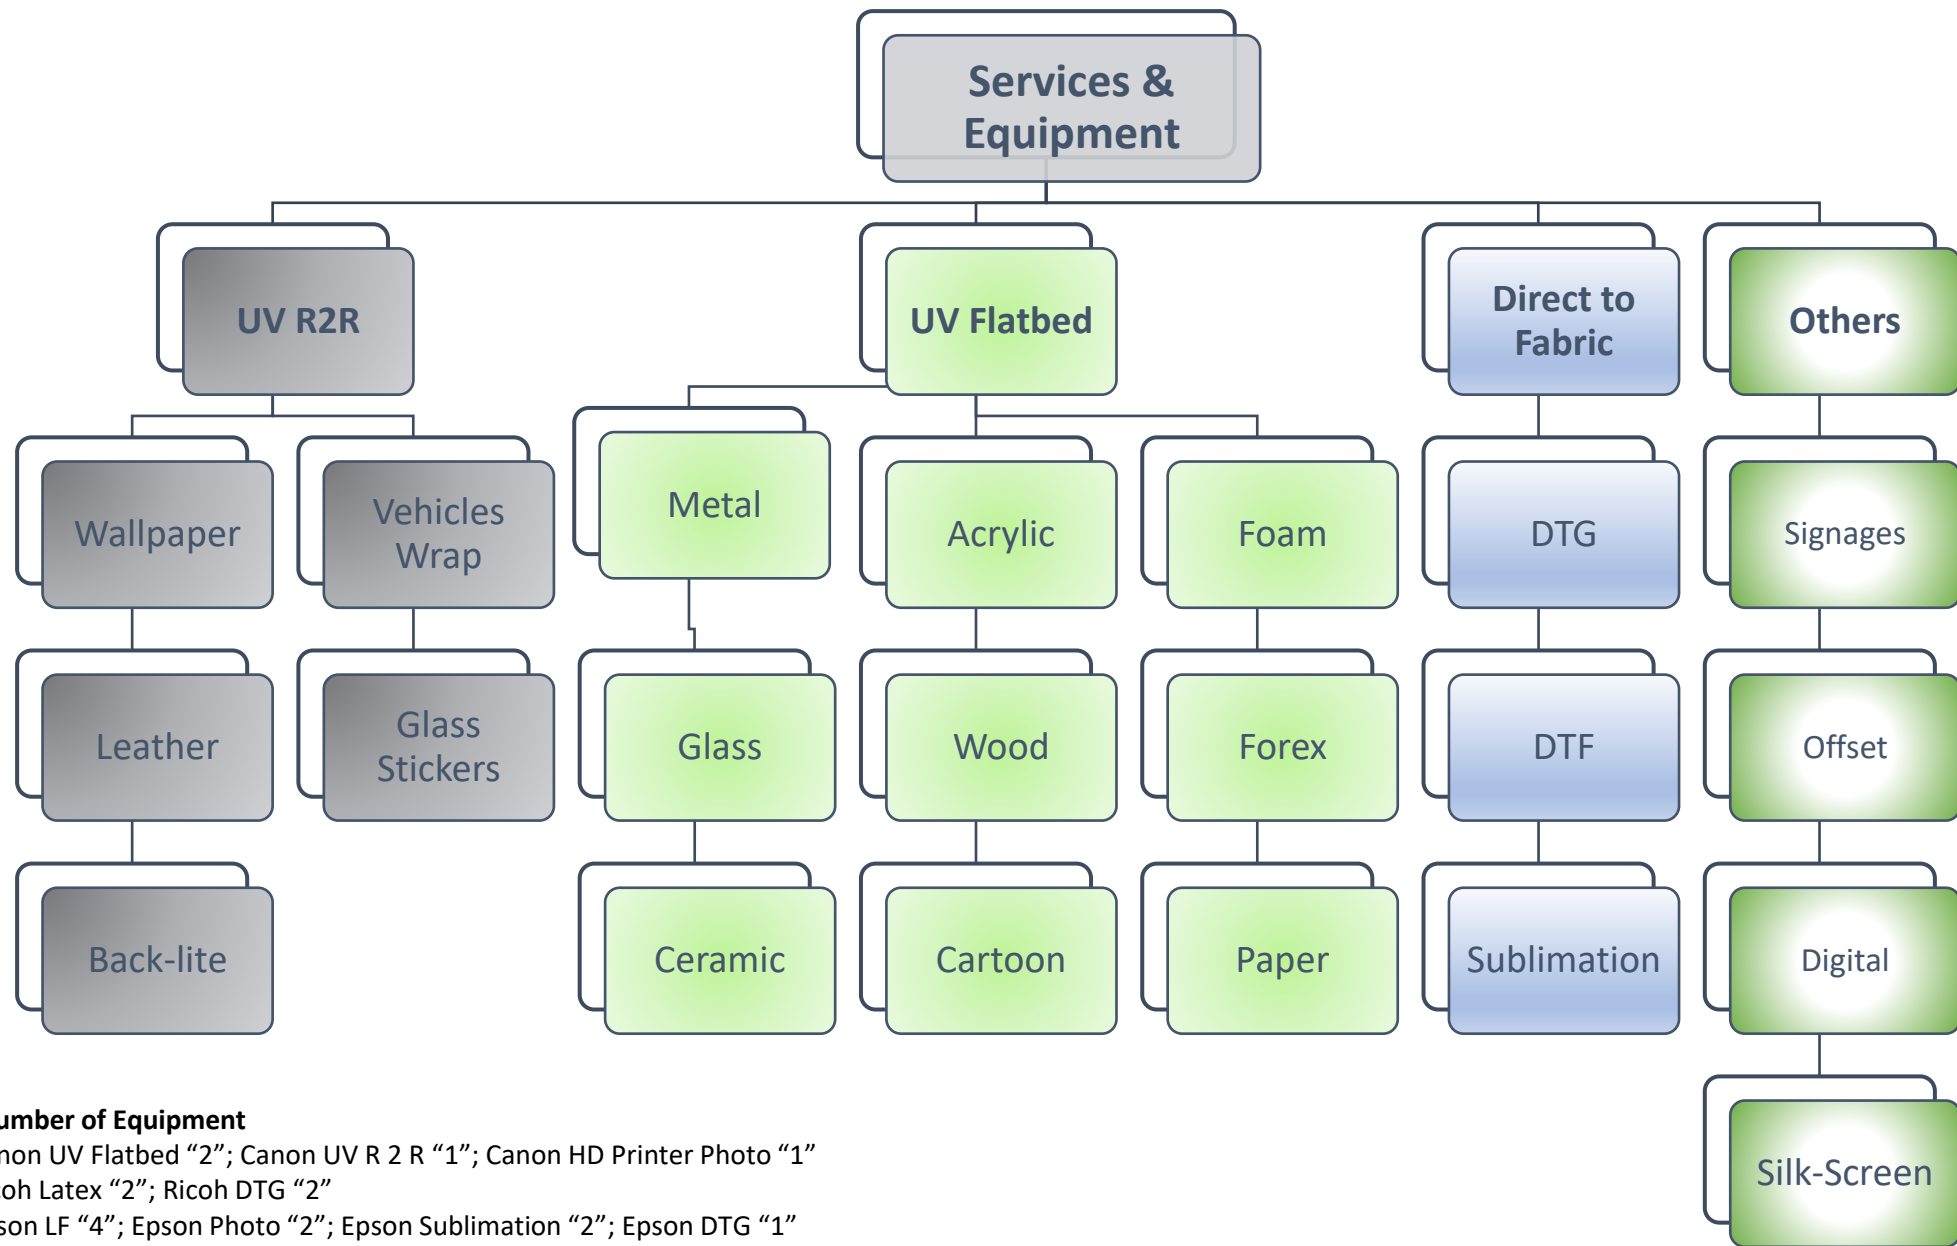

Profile General Overview

Total Number of Equipment

- Canon UV Flatbed “2”; Canon UV R 2 R “1”; Canon HD Printer Photo “1”
- Ricoh Latex “2”; Ricoh DTG “2”
- Epson LF “4”; Epson Photo “2”; Epson Sublimation “2”; Epson DTG “1”
- Outdoor 3.2m “1”
- Finishing Equipment “9”

UV Printing Technology Equipment

Ricoh Pro LS160 (Dual CMYK)
Outstanding High Production CMYK
Eco-Solvent/Latex 54"164" Printer

UV Printing Technology Environmentally Friendly

Total Number of Equipment

- Canon UV Flatbed "2"; Canon UV R 2 R "1"; Canon HD Printer Photo "1"
- Ricoh Latex "2"; Ricoh DTG "2"
- Epson LF "4"; Epson Photo "2"; Epson Sublimation "2"; Epson DTG "1"
- Outdoor 3.2m "1"
- Finishing Equipment "9"